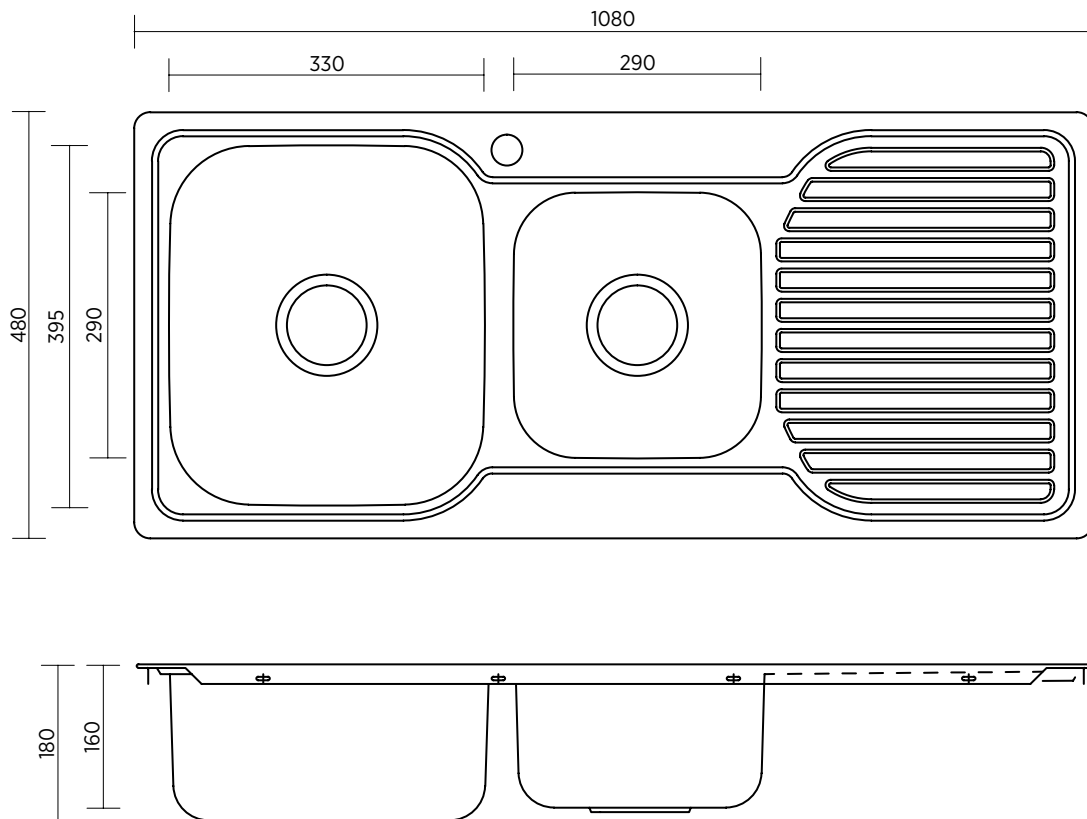

ACERO SKS-A1080

Acero - Classic styling with a contemporary feel

Timeless classics that are equally at home in a modern or traditional kitchen. The classic styling has a contemporary feel, featuring square corners, stainless steel designer basket wastes and a silk finish.

- Contemporary classic lines and silk finish
- 0.8 mm thick premium 304 grade stainless steel
- Large capacity bowls
- Easy to clean
- Sound deadening
- Designer basket wastes

SUMMARY	1 + $\frac{3}{4}$ bowl, one drainer on right or left
ORDER CODE	SKS-A1080-RD 1 taphole, right drainer SKS-A1080-LD 1 taphole, left drainer SKS-A1080-OT no taphole
WASTE	Includes basket waste
OVERFLOW	Optional overflow kit available
BOWL SIZE	Standard bowl: 330 x 395 mm, 180 mm deep 0.75 bowl: 290 x 290 mm, 160 mm deep
ACCESSORIES	A variety of accessories is available.

SEIMA

bathroom | kitchen | laundry

seima.com.au

Please note

- All measurements are in millimetres.
- Always use the actual product to verify cutout.
- Specifications may vary without notice as part of our continuous improvement practices.